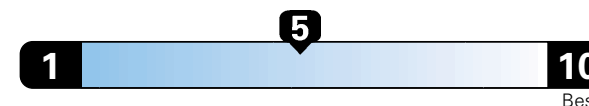

ALFA ROMEO STELVIO VELOCE AWD

2022 MODEL YEAR

THIS VEHICLE IS MANUFACTURED TO MEET SPECIFIC UNITED STATES REQUIREMENTS. THIS VEHICLE IS NOT MANUFACTURED FOR SALE OR REGISTRATION OUTSIDE OF THE UNITED STATES.

MANUFACTURER'S SUGGESTED RETAIL PRICE OF THIS MODEL INCLUDING DEALER PREPARATION

Base Price: $50,500

ALFA STELVIO TI AWD
Exterior Color: Vulcano Black Metallic Exterior Paint
Interior Color: Black Interior Color
Interior: Sport Leather Seats
Engine: 2.0L 280HP I4 DI Turbo Engine w/ Engine Stop/Start
Transmission: 8-Speed Automatic 8HP50 Transmission

STANDARD EQUIPMENT (UNLESS REPLACED BY OPTIONAL EQUIPMENT)

FUNCTIONAL/SAFETY FEATURES

Full-Speed Forward-Collision Warning Plus
Lane Departure Warning
Adaptive Cruise Control with Full Stop
Blind-Spot and Cross-Path Detection
Front and Rear Park-Assist Sensors
Rear Back-Up Camera
Supplemental Front Seat-Mounted Side Air Bags
LATCH-Ready Child-Seat Anchor System
Remote Keyless-Entry
Remote-Start System
Engine Stop / Start System
Automatic High-Beam Headlamp-Control
Automatic-Dimming Exterior Mirrors
Power Folding Heated Mirrors
Rain-Sensitive Windshield Wipers
Acoustic Laminated Front Door Glass
Heated Washer-Nozzles
Tire Service Kit
Universal Garage-Door Opener
Carbon Fiber Drive Shaft
Alfa DNA Drive-Mode System

INTERIOR FEATURES

8.8-Inch AM / FM / HD Radio with Navigation
Apple CarPlay®
Google Android Auto™
SiriusXM® with 6-Month Radio Sub Call 800-643-2112
SiriusXM Guardian™ Connected Service w/Trial Period
Wireless Charging Pad
Cluster 7.0-Inch TFT Color Display
8 Speaker Audio System
Dark Gray Oak Wood Interior Trim
Steering-Wheel-Mounted Audio Controls
Heated Front Seats
Heated Rear Seats
Heated Steering Wheel

EXTERIOR FEATURES